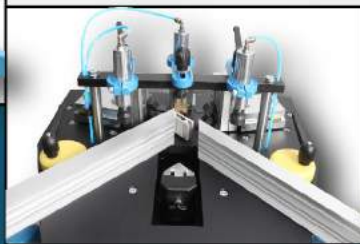

SA3

www.makpenmachinery.com

AUTO. WATER SLOT ROUTER

EC9820

www.makpenmachinery.com

AUTO. ALUMINUM CORNER ASSEMBLING PRESS MACHINE