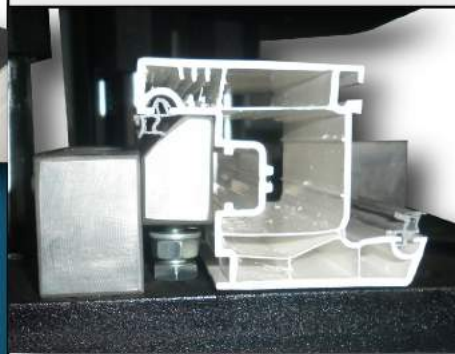

MY2S

www.makpenmachinery.com

AUTO. DOUBLE HEAD CUTTING MACHINE

ASK2

www.makpenmachinery.com

AUTO. DOUBLE CORNER WELDING MACHINE

45AK

www.makpenmachinery.com

AUTO. BOTTOM DETACHMENT SAW

KOTK

www.makpenmachinery.com

SINGLE CORNER WELDING MACHINE 0,2 mm.

ATC2

www.makpenmachinery.com

AUTO. LATH CUTTING MACHINE

2BC