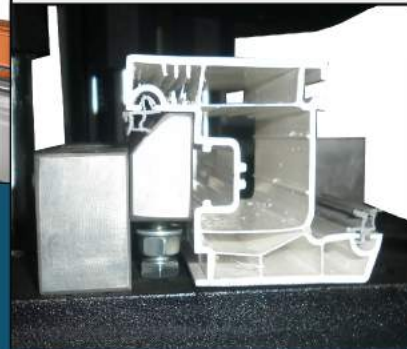

MY2S

www.makpenmachinery.com

AUTO. DOUBLE HEAD CUTTING MACHINE

ASK2

www.makpenmachinery.com

AUTO. DOUBLE CORNER WELDING MACHINE

45AK

www.makpenmachinery.com

AUTO. BOTTOM DETACHMENT SAW

KOTK

www.makpenmachinery.com

SINGLE CORNER WELDING MACHINE 0,2 mm.

ATC2

www.makpenmachinery.com

AUTO. LATH CUTTING MACHINE

2BC