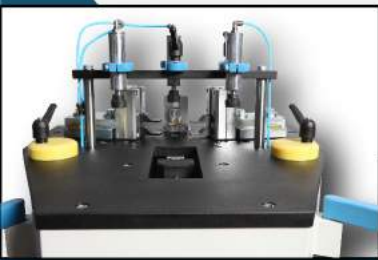

SA3

www.makpenmachinery.com

AUTO. WATER SLOT ROUTER

EC9820

www.makpenmachinery.com

AUTO. ALUMINUM CORNER ASSEMBLING PRESS MACHINE