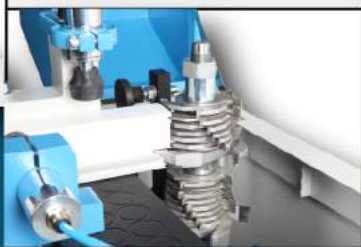

AUTO. BOTTOM DETACHMENT SAW

KOTK

www.makpenmachinery.com

SINGLE CORNER WELDING MACHINE 0,2 mm.

ATC2

www.makpenmachinery.com

AUTO. LATH CUTTING MACHINE

2BC