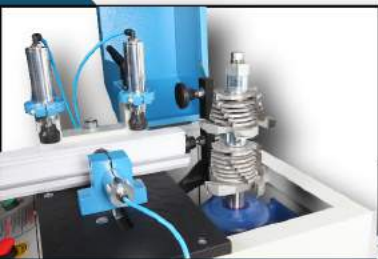

AUTO. BOTTOM DETACHMENT SAW

KOTK

www.makpenmachinery.com

SINGLE CORNER WELDING MACHINE 0,2 mm.

ATC2

www.makpenmachinery.com

AUTO. LATH CUTTING MACHINE

2BC