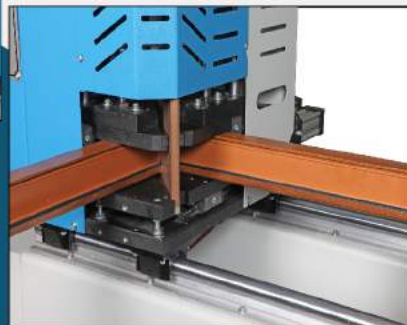

MY2S

www.makpenmachinery.com

AUTO. DOUBLE HEAD CUTTING MACHINE

ASK2

www.makpenmachinery.com

AUTO. DOUBLE CORNER WELDING MACHINE

45AK

www.makpenmachinery.com

AUTO. BOTTOM DETACHMENT SAW

KOTK

www.makpenmachinery.com

SINGLE CORNER WELDING MACHINE 0,2 mm.

ATC2

www.makpenmachinery.com

AUTO. LATH CUTTING MACHINE

2BC