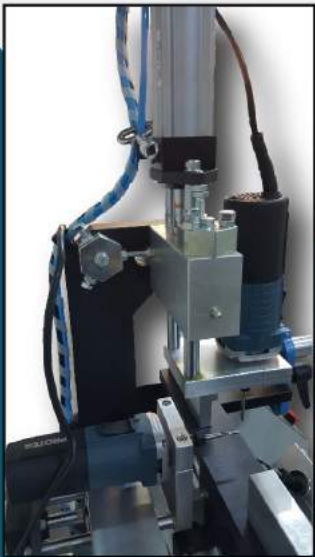

www.makpenmachinery.com

AUTO. END MILLING MACHINE

3KDS

www.makpenmachinery.com

**PERFORATING AND CHANNELING MACHINE
WITH WATER SLOT**

4BSC

www.makpenmachinery.com

AUTO. CORNER CLEANING MACHINE

SA3

www.makpenmachinery.com

AUTO. WATER SLOT ROUTER

EC9820

www.makpenmachinery.com

AUTO. ALUMINUM CORNER ASSEMBLING PRESS MACHINE