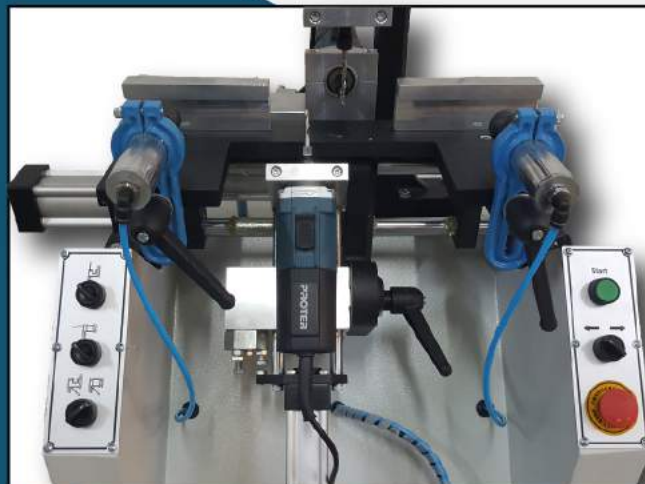

www.makpenmachinery.com

AUTO. END MILLING MACHINE

3KDS

www.makpenmachinery.com

**PERFORATING AND CHANNELING MACHINE
WITH WATER SLOT**

4BSC

www.makpenmachinery.com

AUTO. CORNER CLEANING MACHINE

SA3

www.makpenmachinery.com

AUTO. WATER SLOT ROUTER

EC9820

www.makpenmachinery.com

AUTO. ALUMINUM CORNER ASSEMBLING PRESS MACHINE