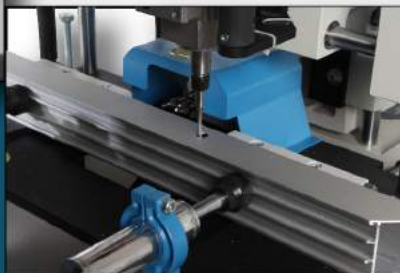

3KDS

www.makpenmachinery.com

**PERFORATING AND CHANNELING MACHINE
WITH WATER SLOT**